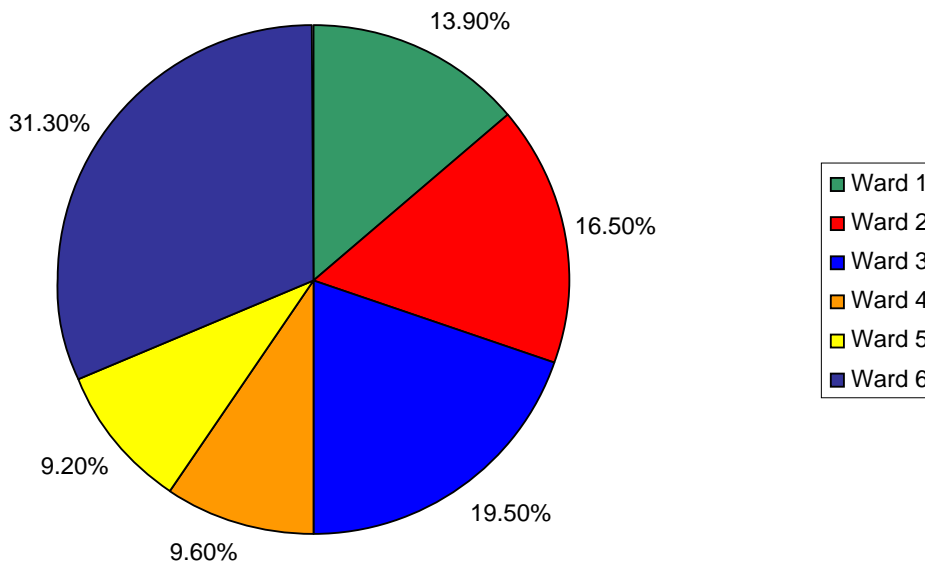

TAKOMA PARK POLICE DEPARTMENT

The following data represents the Year-to-Date Part I Crime Statistics for each Ward. Included is a monthly break-down of Part I crime in each respective Ward, as well as a YTD crime comparison of each Ward to the Total Part I Crime occurring in Takoma Park. In reviewing the data, you will see that Ward 6 represents the most crime (31.3%), followed by Ward 3 (19.5%).

Below is a pie chart that represents the percentage of Part I Crimes committed in each Ward. These statistics come from a compilation of monthly Uniform Crime Report (UCR) data and Incident Reports.

YTD PART I CRIME COMPARISON CITY OF TAKOMA PARK & WARDS